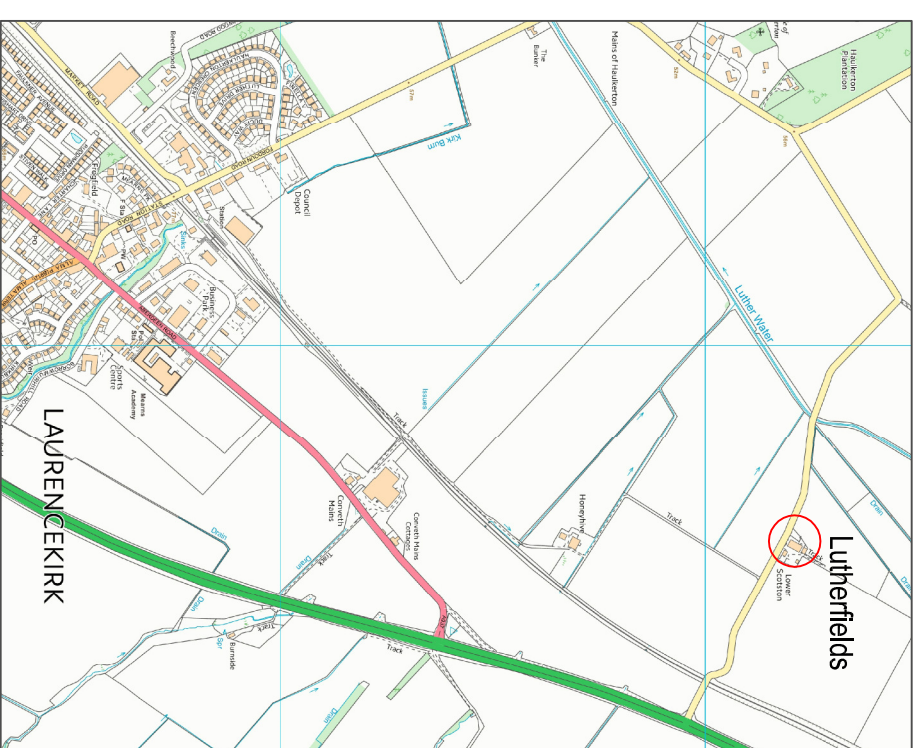

Site Layout

Location Plan

- Plot 1 area - circa 0.19 Acres
- Plot 2 area - circa 0.27 Acres
- Plot 3 area - circa 0.18 Acres

Lower Scotston

**DLB**  
SCOTLAND

Every effort has been made to ensure details on this plan are accurate but this plan is indicative and non contractual and subject to change without notice

Lutherfields, Lower Scotston, Laurencekirk, AB30 1RS